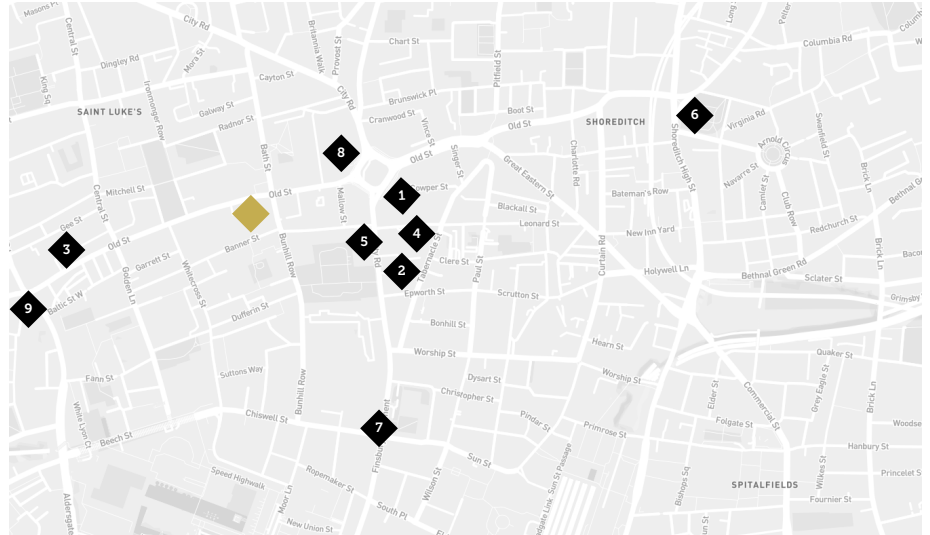

Local Guide

Coffee Houses

1 **EAT**
Old Street - 0.2 miles - ££
eat.co.uk

2 **Lantana café**
Shoreditch - 0.3 miles - £
lantana cafe.co.uk

3 **Look Mum No Hands**
Old Street - 0.2 miles - ££
lookmumnohands.com

4 **Ozone coffee roasters**
Shoreditch - 0.3 miles - £
ozonecoffee.co.uk

5 **Pret A Manger**
Old Street - 0.3 miles - ££
pret.co.uk/en-gb/find-a-pret

6 **Prufrock Coffee**
Old Street - 0.9 miles - ££
prufrockcoffee.com

7 **Starbucks Coffee**
Old Street - 0.2 miles - ££
starbucks.co.uk/store/2417

8 **Shoreditch Grind**
Old Street - 0.2 miles - ££
shoreditchgrind.com

9 **Workshop Coffee**
Clerkenwell - 0.6 miles - ££
workshopcoffee.com