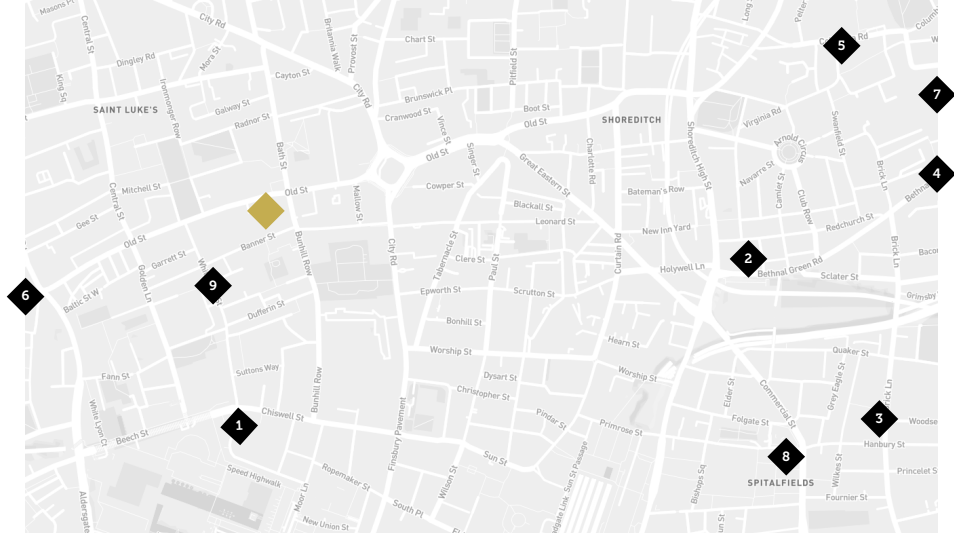

4 **Ozone coffee roasters**
Shoreditch - 0.3 miles - £
ozonecoffee.co.uk

5 **Pret A Manger**
Old Street - 0.3 miles - ££
pret.co.uk/en-gb/find-a-pret

6 **Prufrock Coffee**
Old Street - 0.9 miles - ££
prufrockcoffee.com

7 **Starbucks Coffee**
Old Street - 0.2 miles - ££
starbucks.co.uk/store/2417

8 **Shoreditch Grind**
Old Street - 0.2 miles - ££
shoreditchgrind.com

9 **Workshop Coffee**
Clerkenwell - 0.6 miles - ££
workshopcoffee.com

Local Guide

Street Markets & Places

- 1 Barbican Centre**
Barbican - 0.5 miles - £/££££
barbican.org.uk
- 2 Boxpark**
Shoreditch - 0.8 miles - £/££££
boxpark.co.uk
- 3 Brick Lane Market**
Brick Lane - 1.1 miles - £/££
bricklanemarket.com
- 4 Broadway Market**
Hackney - 1.7 miles - ££
broadwaymarket.co.uk
- 5 Columbia Road Market**
East London - 1.1 miles - £/££
columbiaroad.info
- 6 Exmouth Market**
Clerkenwell - 0.9 miles - £/£££
exmouth-market.com
- 7 Netil Market**
Hackney - 1.9 miles - ££/£££
eatworkart.com/netil-market
- 8 Old Spitalfields Market**
Liverpool Street - 1.0 miles - £/£££
oldspitalfieldsmarket.com
- 9 Whitecross Market**
Old Street - 0.2 miles - ££
foodhawkers.co.uk/market

The
Insight
Rooms

Local Guide

Hotels

- | | |
|---|---|
| 1 Ace Hotel (4 stars)
Shoreditch - 0.7 miles - £££
acehotel.com/london | 6 The Montcalm London City (5 stars)
Barbican - 0.4 miles - ££££
themontcalmlondoncity.co.uk |
| 2 Andaz Hotel (5 stars)
Liverpool Street - 0.9 miles - ££££
andaz.hyatt.com | 7 Premier Inn (3 stars)
Old Street - 0.3 miles - ££
premierinn.com |
| 3 Holiday Inn Express (3 stars)
Old Street - 0.5 miles - ££
www.ihg.com | 8 The Z Hotel Shoreditch (Boutique)
Shoreditch - 0.3 miles - ££
thezhotels.com/z-shoreditch |
| 4 The Hoxton Hotel (4 stars)
Shoreditch - 0.5 miles - ££
thehoxton.com/london/shoreditch | |